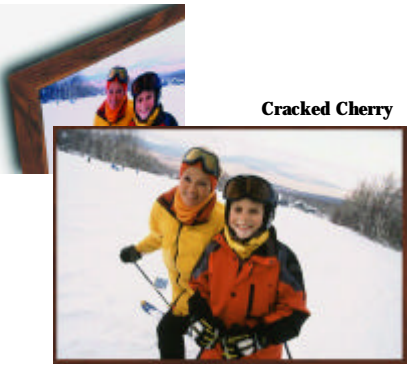

Cracked Cherry

Box Mount
1/4 inch MDF Board on 1 inch flush back frame with beveled edge