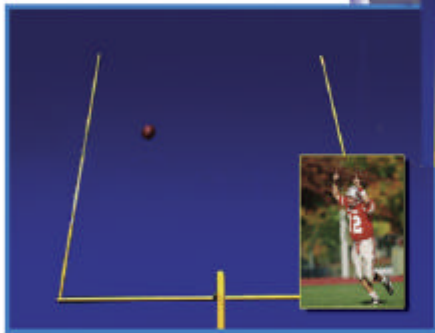

.....
• From Start to Finish,
• you will stand out
• from the crowd on this
• HiLite Box with a
• Black marble edge
• .....